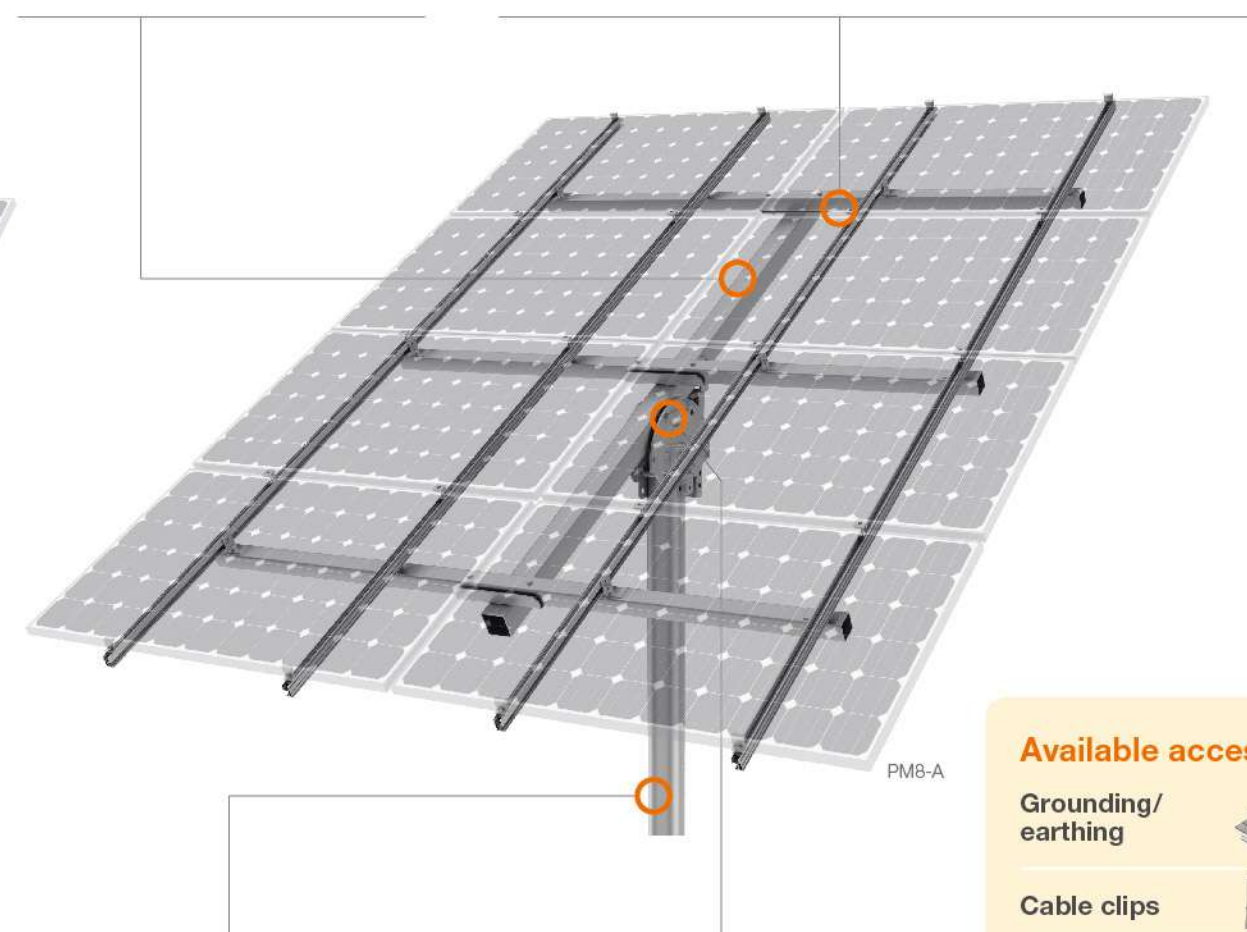

PM8-A

Master tube

The master tube connects to the adjustable tube and steel cap. It is a galvanised steel profile and holds the landscape tubes.

ECO-Rail

Specifically developed to achieve larger spans, the design of the aluminium ECO-Rail enables faster installation. The ECO-Rails have two patented Z-Module channels with one at top for panel mounting and the second on side which connects to the PostMount-A structure.

Inter and End clamps

Using the patented Clenergy Z-module, PV-ezRack Inter and End clamps offer a simple, easy to use and robust fixing of PV panels of any size. Compatible clamps for thin film modules are also available.

Post

This is a steel post with the outside diameter of 152mm (wall thickness 6mm), which is embedded in to concrete. It is also available with welded mounting plate (flange).

Steel cap

The steel cap sits on top of the post and connects the adjustable tube to the master tube allowing easy adjustment between the different tilt angles.

Available accessories

Grounding/earthing

Cable clips

Isolator bracket

Rail caps

Materials

AL6005-T5 | SUS304 | Q235

Contact us or one of our qualified resellers for a personalised quotation today.

10 Year Warranty* Commercial Residential

*see Clenergy PV-ezRack warranty for further details