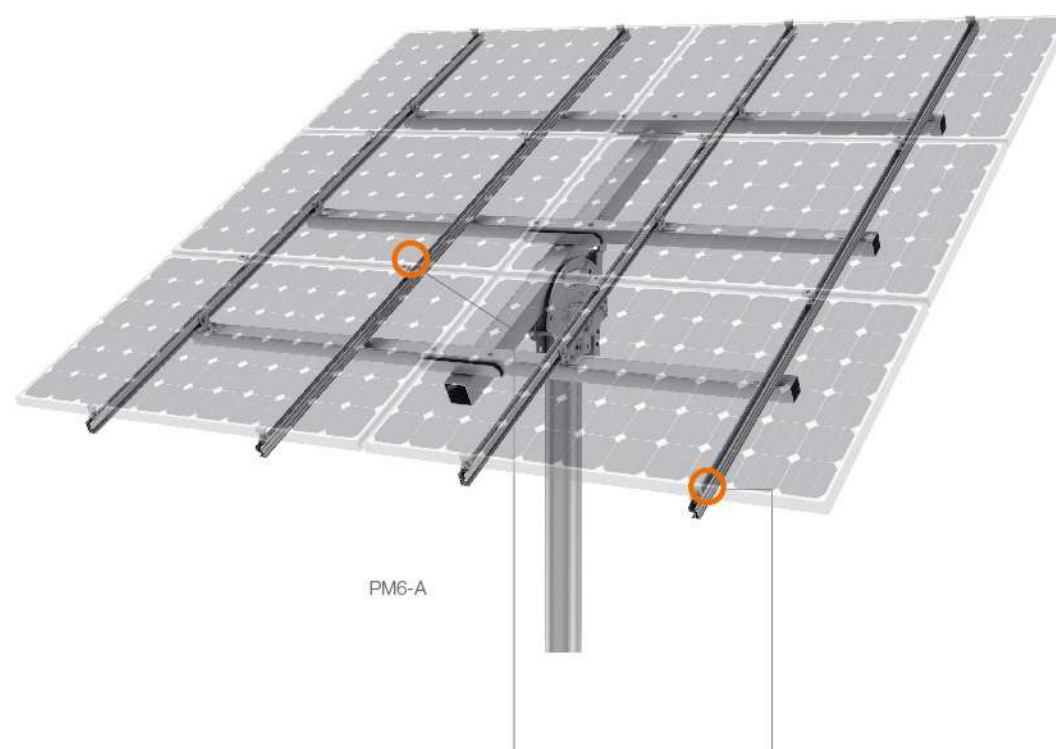

### Suitable for every soil condition

With its concrete foundation, PostMount-A can be installed on even or uneven ground or on a slope, making it suitable for any soil type and a wide range of applications.

### Adjustable tilt angle

The steel cap (post head) is designed to tilt panels between 0° and 60° to ensure that you get the required power output you need - anywhere, anytime. Changing the angle merely requires a single pair of spanners.

### Quick and easy installation

Innovative and internationally patented, the Z-Module technology is used in almost all PV-ezRack components. The Z-Module provides a quick, easy and safe installation method and can be inserted in to the rail at any given point, secured with just three hand grips.

### Steel cap

The steel cap sits on top of the post and connects the adjustable tube to the master tube allowing easy adjustment between the different tilt angles.